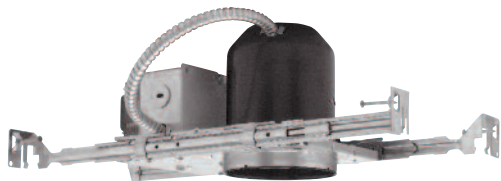

LV1EX, LV1X

4" Miniature Non-IC Recessed Low Voltage Housings
New Construction

Catalog Number: _____

Type: _____

Project: _____

Description

LV1EX - For new construction. Thermally protected, low voltage recessed housing. Miniature frame-in housing with magnetic transformer for use with MR16 lamps up to 50 watts. Fixture is furnished with pre-installed BH1 adjustable bar hangers. U.L. listed for Through-Branch Circuit Wiring, and Damp Location use.

LV1X - For new construction. Thermally protected, low voltage recessed housing. Miniature frame-in housing for use with **remote transformer** and MR16 lamps up to 50 watts. Fixture is furnished with pre-installed BH1 adjustable bar hangers. U.L. listed for Through-Branch Circuit Wiring, and Damp Location use.

Features

- Magnetic transformers ensure properly controlled voltage to lamps maximizing lamp life. (LV1EX)
- For use with trims using MR16 12V lamps up to 50 watts.
- Pre-installed adjustable pre-nailed bar hangers for joists 16" - 24" on center.
- Fits 2" x 6" joist construction.
- LV1X requires remote transformer.
- Thermal protection standard.
- c/UL Listed for Through-Branch Circuit Wiring and Damp Locations.