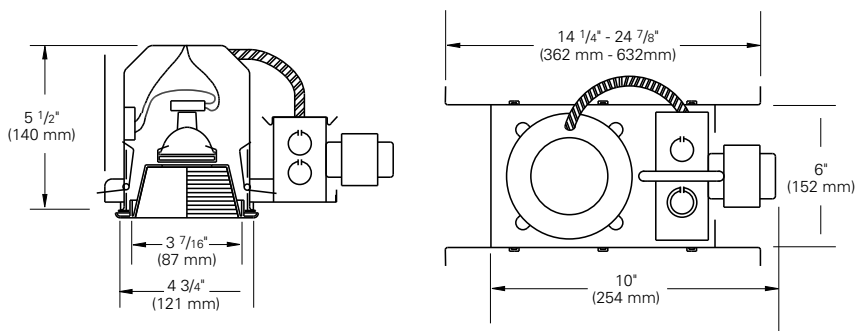

Footnotes:

1. Remote transformer required.
2. See below for descriptions.

General Notes:

See back of sheet for housing, lamp and louver compatibility.

SPECIFICATIONS

1. **Housing** - Deep drawn, single piece housing, painted black. For use with trims using up to 50 watt MR16 12 volt lamps. Ceiling opening: 4-1/4". Fits 2" x 6" joist construction.
2. **Plaster Frame** - Die-stamped 22 gauge galvanized steel. Pre-installed BH1 bar hangers.
3. **Transformer** - Class H magnetic transformer with coil covers nipple mounted to junction box. Easily removed from inside housing. (LV1EX)
Also available without transformer, for use with remote transformer: For use with up to 50 watt lamp. (Specify LV1X.)
4. **Bar Hangers** - BH1 bar hangers telescope from 10-1/2" to 25". Vertical design of interlocking bar hangers prevents sagging even at full 24" extension.
5. **Junction Box** - Extra-large 32 cubic inch 16 gauge galvanized steel with two snap-on covers and grounding pigtail. Knockouts for 1/2" and 3/4" conduit. Meets all safety requirements of cUL and the N.E.C.
6. **Thermal Protection** - Standard thermal protection device automatically takes fixture out of service if temperature becomes excessive from overlamp, contact with insulation, or wrong lamp/trim combination.
7. **cUL listed** for Damp Locations and Through Branch Circuit Wiring, 4 in/4 out.

DIMENSIONS - LV1EX

Lamp Wattage
(1) MR16 50W Maximum

REV. 09/10

LC101
1-3/4" Pinhole, Black Baffle
4-3/4" O.D. (121 mm)

Housing	Lamp	Wattage	Louver
LV1EX	MR16	50W	LCL1
LV1X			

LC103 (shown)
1-3/4" Pinhole, Gold Reflector