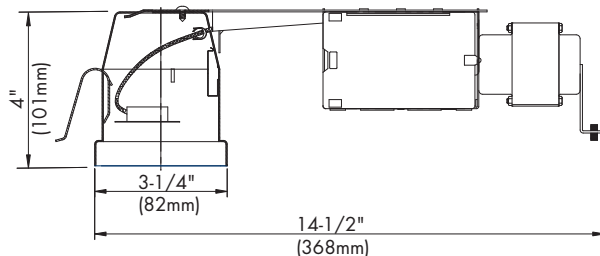

DIMENSIONS