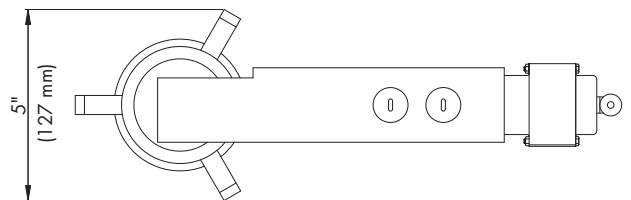

DIMENSIONS