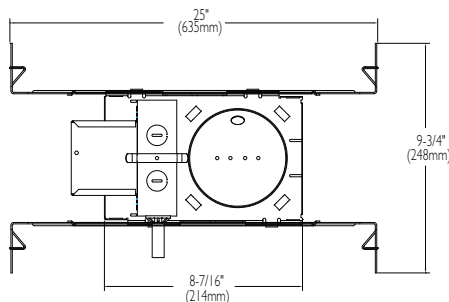

DIMENSIONS

Lamp Wattage
(1) MR16 75W

REV. 11/09

PHILIPS
capri

776 South Green St., Tupelo, MS 38804
Phone 662.842.7212 FAX 662.841.5501
www.caprilighting.com

THOMAS LIGHTING CANADA:
189 Bullock Drive, Markham, Ontario, Canada L3P 1W4
Phone 905.294.9570 FAX 905.268.0003
www.thomaslightingcanada.com

RC4-21