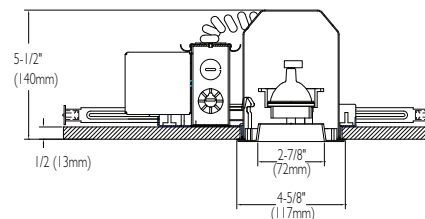

DIMENSIONS

Lamp Wattage
(1) MR16 75W

REV. 11/09

PHILIPS
capri

776 South Green St., Tupelo, MS 38804
Phone 662.842.7212 FAX 662.841.5501
www.caprilighting.com

THOMAS LIGHTING CANADA:
189 Bullock Drive, Markham, Ontario, Canada L3P 1W4
Phone 905.294.9570 FAX 905.268.0003
www.thomaslightingcanada.com

RC4-21