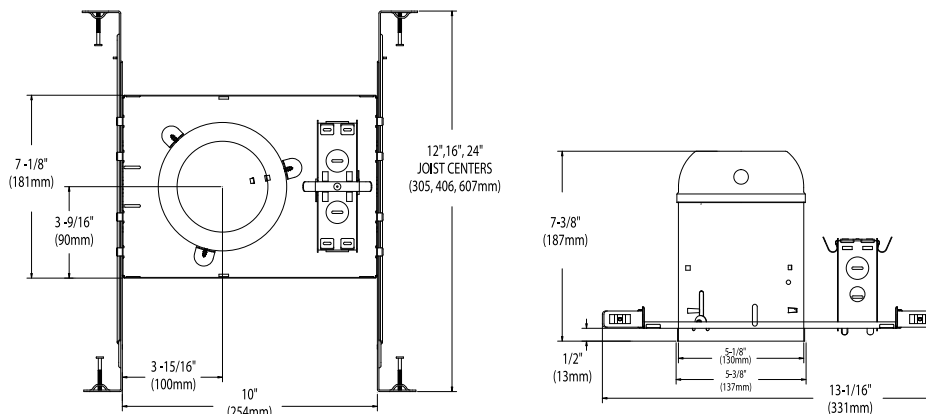

DIMENSIONS