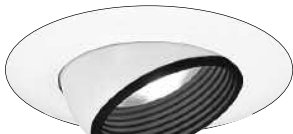

R138BK
Par 20 Eyeball (shown)

R138W
Par 20 Eyeball
White with White Baffle

R138PB
Par 20 Eyeball
Polished Brass with Black Baffle

Socket Supporting

Housing	Lamp	IC	Non-IC
QL5	PAR20	50W	50W
CR5	PAR20	50W	50W
CRR5	PAR20	50W	50W
R5	PAR20	50W