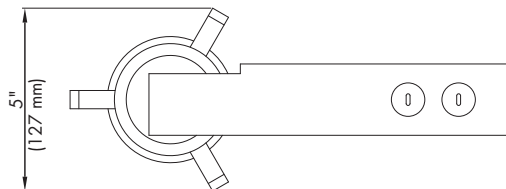

DIMENSIONS