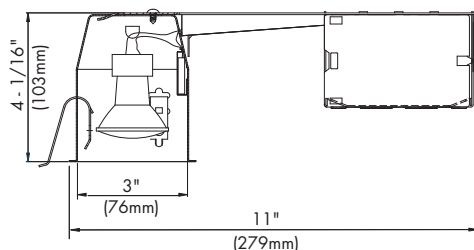

DIMENSIONS