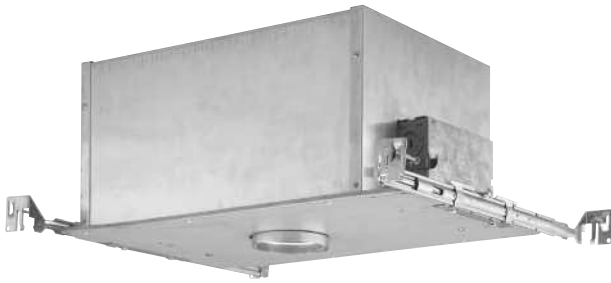

### Description

Thermally protected small aperture line voltage recessed housing for use with up to 35 watt PAR16 GU10 base lamp. Housing is rated for direct contact with thermal insulation.

### Features

- Housing adjusts vertically to accommodate variations in ceiling thickness.
- Snap in socket easily attaches to lamp.
- 120V PAR16 GU10 35 watt maximum.
- Provided with BH1 bar hangers pre-installed.
- cUL listed for damp locations and through branch circuit wiring.
- AirSeal™ rated to ASTM E283.

## SPECIFICATIONS

- Inner Housing** - Deep drawn 20 gauge steel single piece housing. Adjusts vertically in frame to accommodate ceiling thickness from 1/2" to 1" thick. Ceiling opening 3-3/8". Accommodates lamp up to 35 watts. Plaster frame is stamped 20 gauge galvanized steel.
- Outer Housing** - 20 gauge galvanized steel and is rated for direct contact with ceiling insulation.
- Socket** - Porcelain body twist and lock GU10 Base. Pre-wired with 18 gauge teflon 250 degree leads to junction box.
- Bar Hangers** - Pre-installed BH1 bar hangers telescope from 16 to 24 inches. Alignment holes provided to center fixture on 14, 16 and 24 inch centers. Bar hangers are equipped with heavy duty fluted rails. Interlocking support tabs provide smooth adjustment of bar hanger.
- Junction Box** - Large 16 gauge galvanized steel with snap-on cover and grounding pigtail. Knock-outs for 1/2" and 3/4" conduit. Integral cable clamp permits attachment of non-metallic Romex without the need of additional connectors. Meets all safety requirements of UL and N.E.C.
- Thermal Protection** - Standard thermal protection device inside housing automatically takes the fixture out of service if temperature becomes excessive from overlamp-ing or using the wrong lamp /trim combination.
- cUL Listed** - Certified for a maximum of 6 No.14 ga. 90 degree C through branch wiring conductors. Meets all safety requirements of UL and N.E.C. Above ceiling access required.