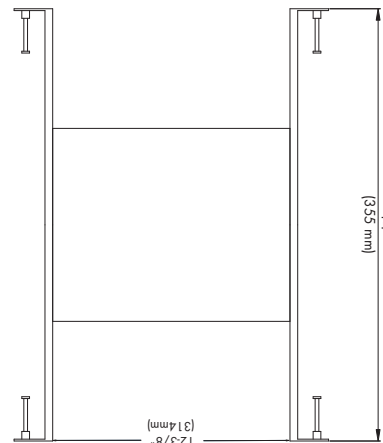

DIMENSIONS