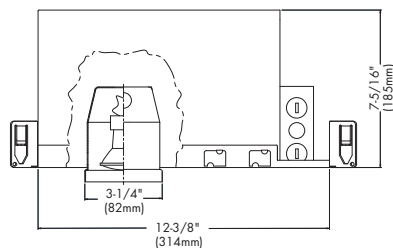

DIMENSIONS