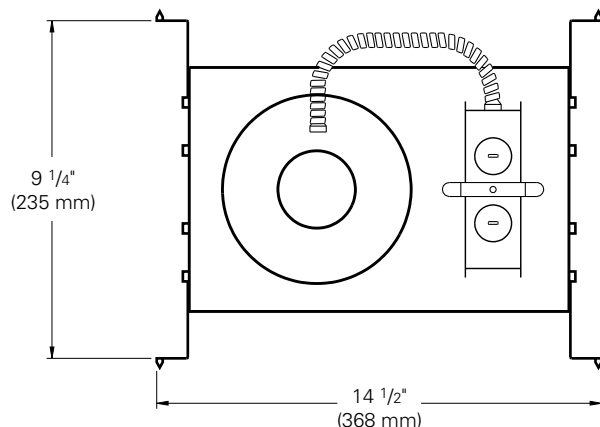

DIMENSIONS